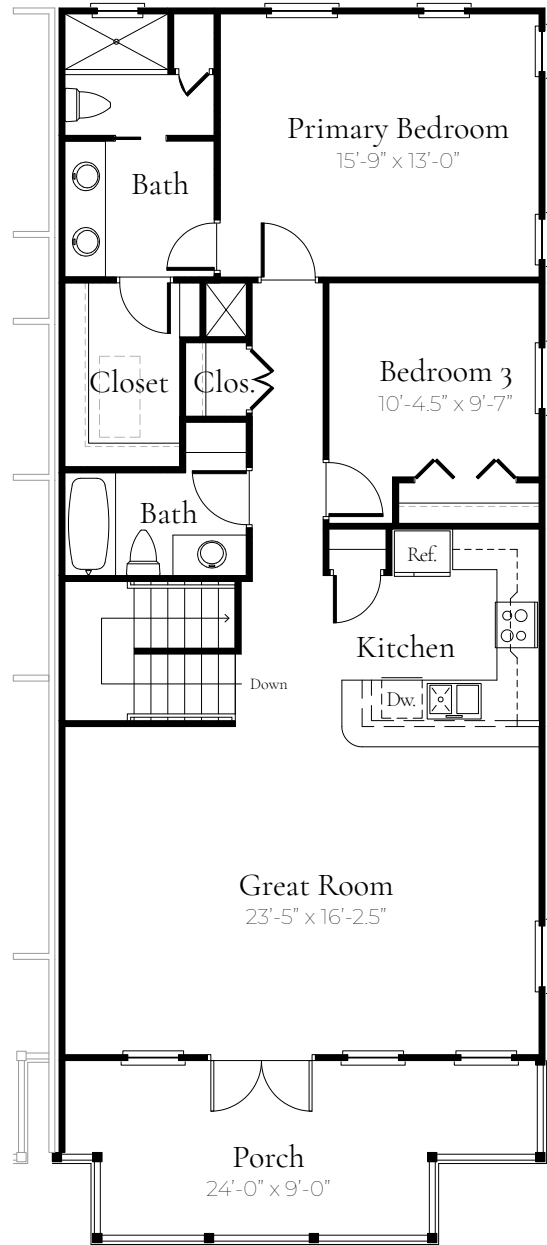

4 Bedrooms | 3 Baths

Total Area: 2,744 sf | Heated / Cooled Area: 1,920 sf | Porch Area: 400 sf

850.204.7580
 Sales@MillersOnLakePowell.com
 MillersOnLakePowell.com

4 Bedrooms | 3 Baths

Total Area: 2,688 sf | Heated / Cooled Area: 1,896 sf | Porch Area: 388 sf

850.204.7580
Sales@MillersOnLakePowell.com
MillersOnLakePowell.com

3 Bedrooms | 2.5 Baths

Total Area: 2,122 sf | Heated / Cooled Area: 1,580 sf | Porch Area: 286 sf

850.204.7580
Sales@MillersOnLakePowell.com
MillersOnLakePowell.com

3 Bedrooms | 2.5 Baths

Total Area: 2,074 sf | Heated / Cooled Area: 1,539 sf | Porch Area: 282 sf

850.204.7580
Sales@MillersOnLakePowell.com
MillersOnLakePowell.com