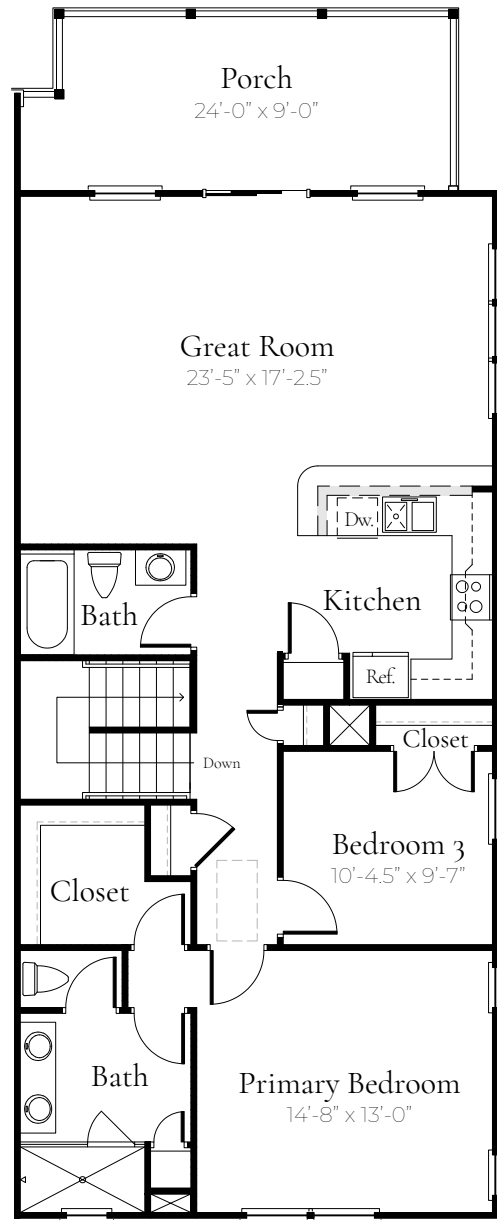

4 Bedrooms | 3 Baths

Total Area: 2,744 sf | Heated / Cooled Area: 1,920 sf | Porch Area: 400 sf

850.204.7580
 Sales@MillersOnLakePowell.com
 MillersOnLakePowell.com

4 Bedrooms | 3 Baths

Total Area: 2,688 sf | Heated / Cooled Area: 1,896 sf | Porch Area: 388 sf

850.204.7580
Sales@MillersOnLakePowell.com
MillersOnLakePowell.com

3 Bedrooms | 2.5 Baths

Total Area: 2,122 sf | Heated / Cooled Area: 1,580 sf | Porch Area: 286 sf

850.204.7580
Sales@MillersOnLakePowell.com
MillersOnLakePowell.com

3 Bedrooms | 2.5 Baths

Total Area: 2,074 sf | Heated / Cooled Area: 1,539 sf | Porch Area: 282 sf

850.204.7580
Sales@MillersOnLakePowell.com
MillersOnLakePowell.com