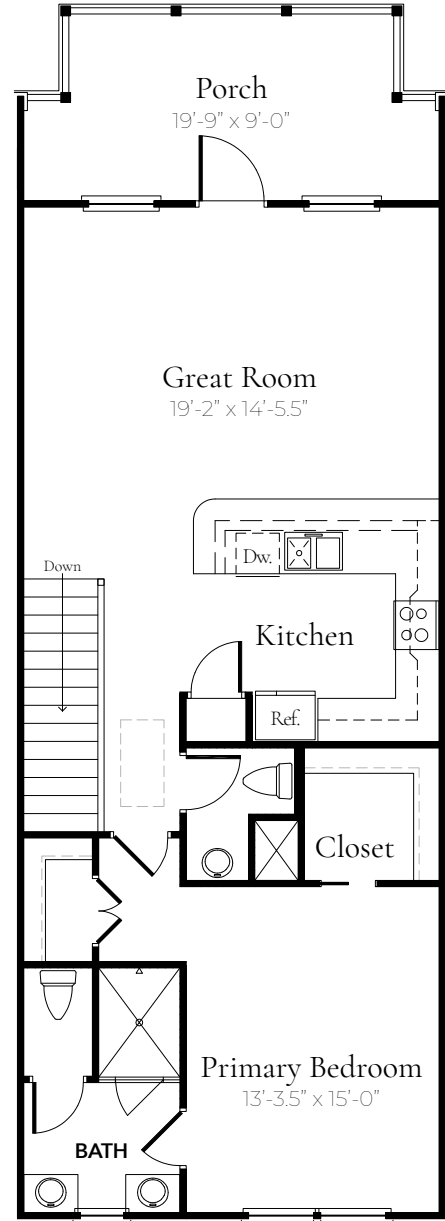

4 Bedrooms | 3 Baths

Total Area: 2,744 sf | Heated / Cooled Area: 1,920 sf | Porch Area: 400 sf

850.204.7580
 Sales@MillersOnLakePowell.com
 MillersOnLakePowell.com

4 Bedrooms | 3 Baths

Total Area: 2,688 sf | Heated / Cooled Area: 1,896 sf | Porch Area: 388 sf

850.204.7580
Sales@MillersOnLakePowell.com
MillersOnLakePowell.com

3 Bedrooms | 2.5 Baths

Total Area: 2,122 sf | Heated / Cooled Area: 1,580 sf | Porch Area: 286 sf

850.204.7580
Sales@MillersOnLakePowell.com
MillersOnLakePowell.com

3 Bedrooms | 2.5 Baths

Total Area: 2,074 sf | Heated / Cooled Area: 1,539 sf | Porch Area: 282 sf

850.204.7580
Sales@MillersOnLakePowell.com
MillersOnLakePowell.com