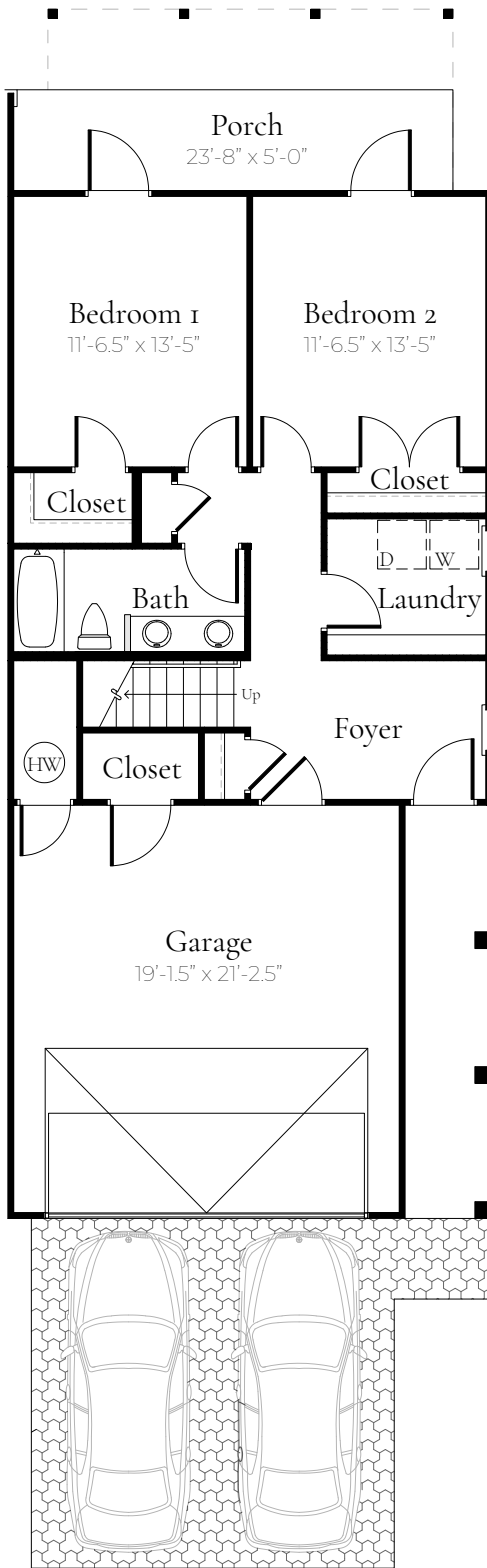

4 Bedrooms | 3 Baths

Total Area: 2,744 sf | Heated / Cooled Area: 1,920 sf | Porch Area: 400 sf

850.204.7580
 Sales@MillersOnLakePowell.com
 MillersOnLakePowell.com

4 Bedrooms | 3 Baths

Total Area: 2,688 sf | Heated / Cooled Area: 1,896 sf | Porch Area: 388 sf

850.204.7580
Sales@MillersOnLakePowell.com
MillersOnLakePowell.com

3 Bedrooms | 2.5 Baths

Total Area: 2,122 sf | Heated / Cooled Area: 1,580 sf | Porch Area: 286 sf

850.204.7580
Sales@MillersOnLakePowell.com
MillersOnLakePowell.com

3 Bedrooms | 2.5 Baths

Total Area: 2,074 sf | Heated / Cooled Area: 1,539 sf | Porch Area: 282 sf

850.204.7580
Sales@MillersOnLakePowell.com
MillersOnLakePowell.com