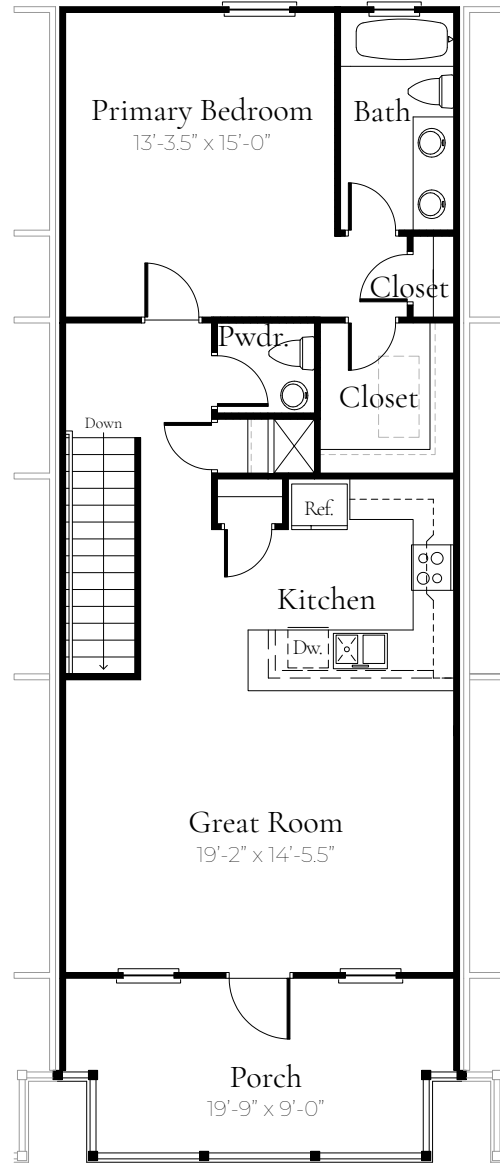

4 Bedrooms | 3 Baths

Total Area: 2,744 sf | Heated / Cooled Area: 1,920 sf | Porch Area: 400 sf

850.204.7580
 Sales@MillersOnLakePowell.com
 MillersOnLakePowell.com

4 Bedrooms | 3 Baths

Total Area: 2,688 sf | Heated / Cooled Area: 1,896 sf | Porch Area: 388 sf

850.204.7580
Sales@MillersOnLakePowell.com
MillersOnLakePowell.com

3 Bedrooms | 2.5 Baths

Total Area: 2,122 sf | Heated / Cooled Area: 1,580 sf | Porch Area: 286 sf

850.204.7580
Sales@MillersOnLakePowell.com
MillersOnLakePowell.com

3 Bedrooms | 2.5 Baths

Total Area: 2,074 sf | Heated / Cooled Area: 1,539 sf | Porch Area: 282 sf

850.204.7580
Sales@MillersOnLakePowell.com
MillersOnLakePowell.com