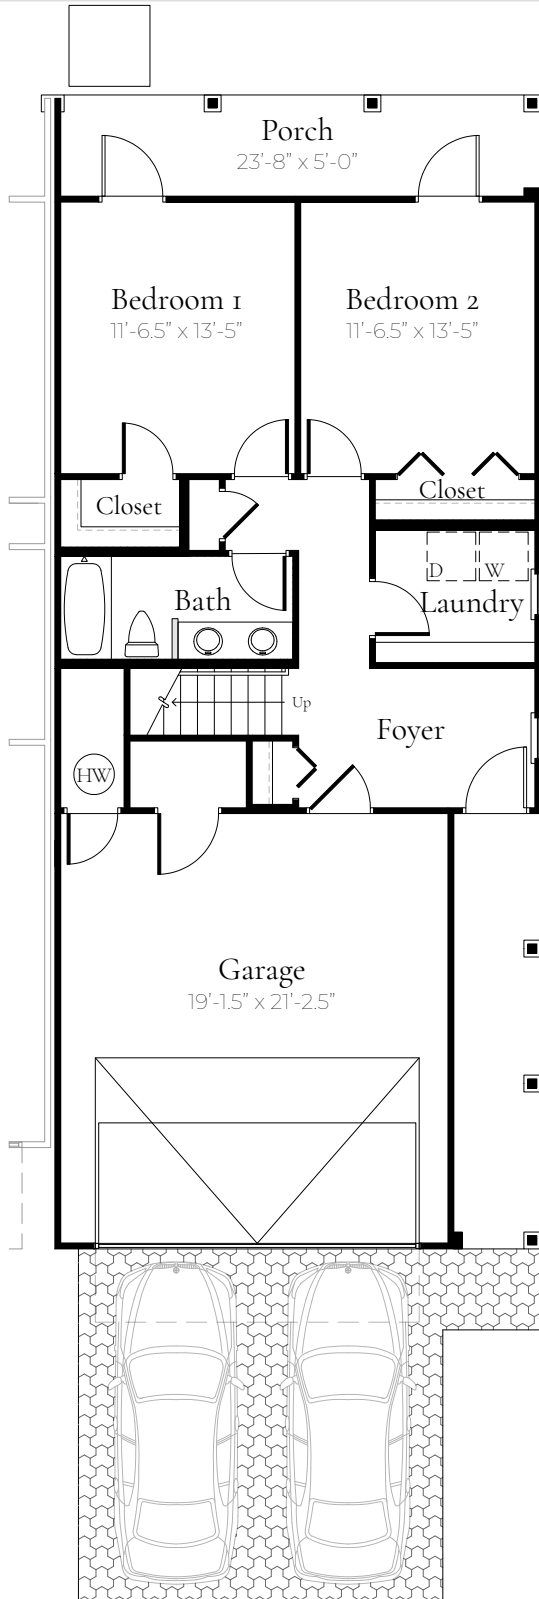

4 Bedrooms | 3 Baths

Total Area: 2,744 sf | Heated / Cooled Area: 1,920 sf | Porch Area: 400 sf

850.204.7580
 Sales@MillersOnLakePowell.com
 MillersOnLakePowell.com

4 Bedrooms | 3 Baths

Total Area: 2,688 sf | Heated / Cooled Area: 1,896 sf | Porch Area: 388 sf

850.204.7580
Sales@MillersOnLakePowell.com
MillersOnLakePowell.com

3 Bedrooms | 2.5 Baths

Total Area: 2,122 sf | Heated / Cooled Area: 1,580 sf | Porch Area: 286 sf

850.204.7580
Sales@MillersOnLakePowell.com
MillersOnLakePowell.com

3 Bedrooms | 2.5 Baths

Total Area: 2,074 sf | Heated / Cooled Area: 1,539 sf | Porch Area: 282 sf

850.204.7580
Sales@MillersOnLakePowell.com
MillersOnLakePowell.com