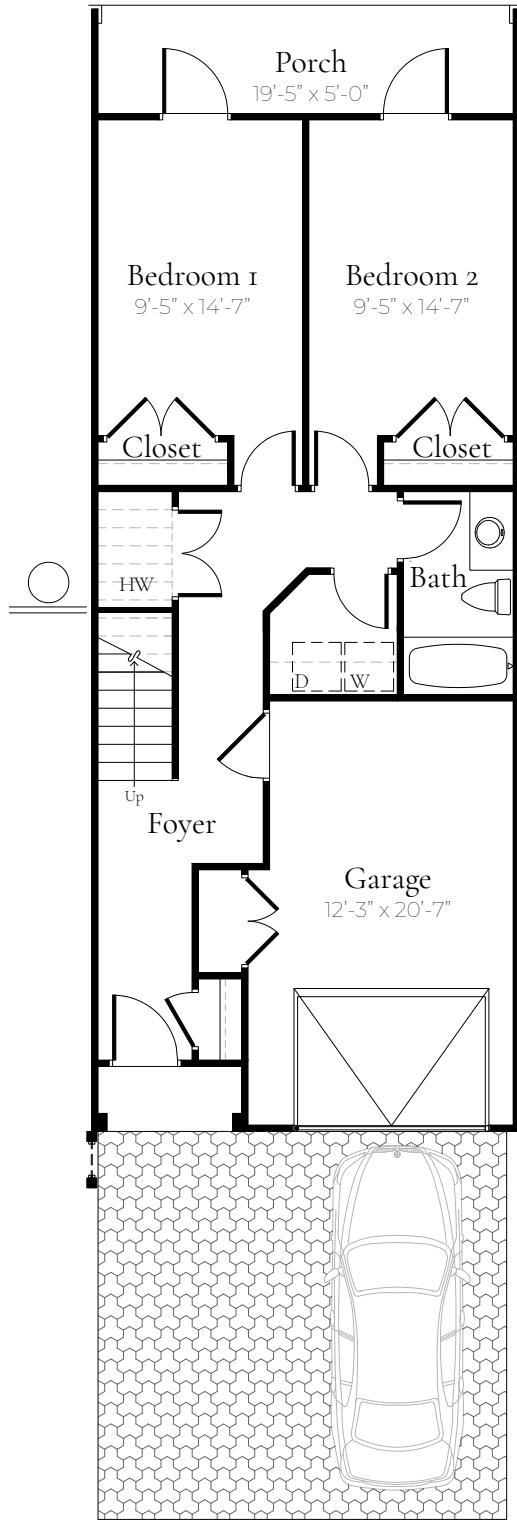

4 Bedrooms | 3 Baths

Total Area: 2,744 sf | Heated / Cooled Area: 1,920 sf | Porch Area: 400 sf

850.204.7580
 Sales@MillersOnLakePowell.com
 MillersOnLakePowell.com

4 Bedrooms | 3 Baths

Total Area: 2,688 sf | Heated / Cooled Area: 1,896 sf | Porch Area: 388 sf

850.204.7580
Sales@MillersOnLakePowell.com
MillersOnLakePowell.com

3 Bedrooms | 2.5 Baths

Total Area: 2,122 sf | Heated / Cooled Area: 1,580 sf | Porch Area: 286 sf

850.204.7580
Sales@MillersOnLakePowell.com
MillersOnLakePowell.com

3 Bedrooms | 2.5 Baths

Total Area: 2,074 sf | Heated / Cooled Area: 1,539 sf | Porch Area: 282 sf

850.204.7580
Sales@MillersOnLakePowell.com
MillersOnLakePowell.com