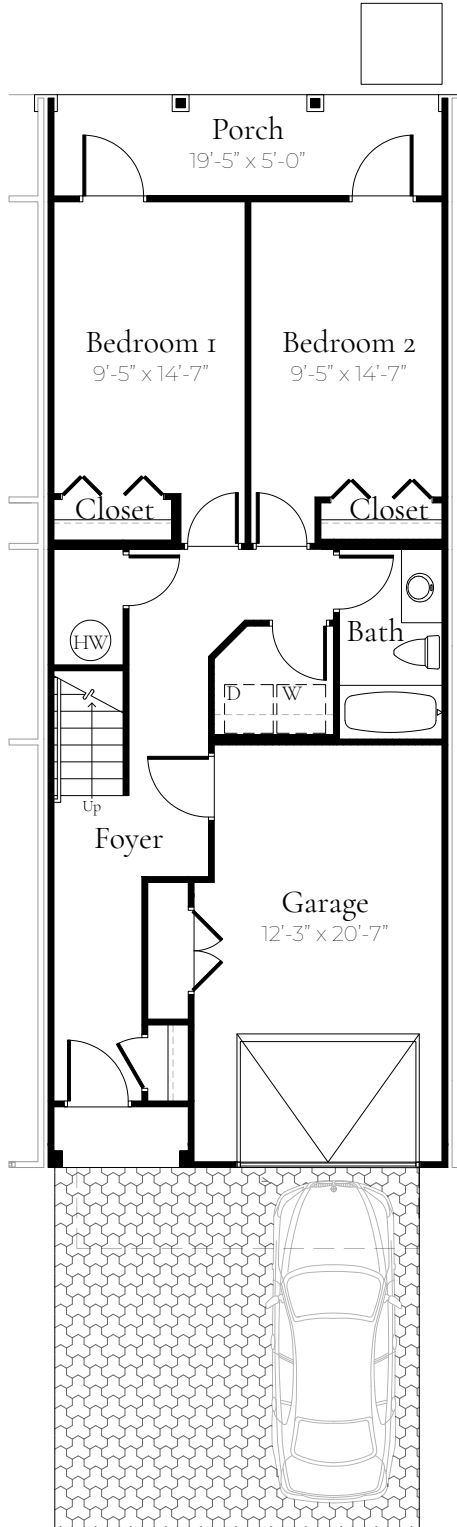

4 Bedrooms | 3 Baths

Total Area: 2,744 sf | Heated / Cooled Area: 1,920 sf | Porch Area: 400 sf

850.204.7580
 Sales@MillersOnLakePowell.com
 MillersOnLakePowell.com

4 Bedrooms | 3 Baths

Total Area: 2,688 sf | Heated / Cooled Area: 1,896 sf | Porch Area: 388 sf

850.204.7580
Sales@MillersOnLakePowell.com
MillersOnLakePowell.com

3 Bedrooms | 2.5 Baths

Total Area: 2,122 sf | Heated / Cooled Area: 1,580 sf | Porch Area: 286 sf

850.204.7580
Sales@MillersOnLakePowell.com
MillersOnLakePowell.com

3 Bedrooms | 2.5 Baths

Total Area: 2,074 sf | Heated / Cooled Area: 1,539 sf | Porch Area: 282 sf

850.204.7580
Sales@MillersOnLakePowell.com
MillersOnLakePowell.com